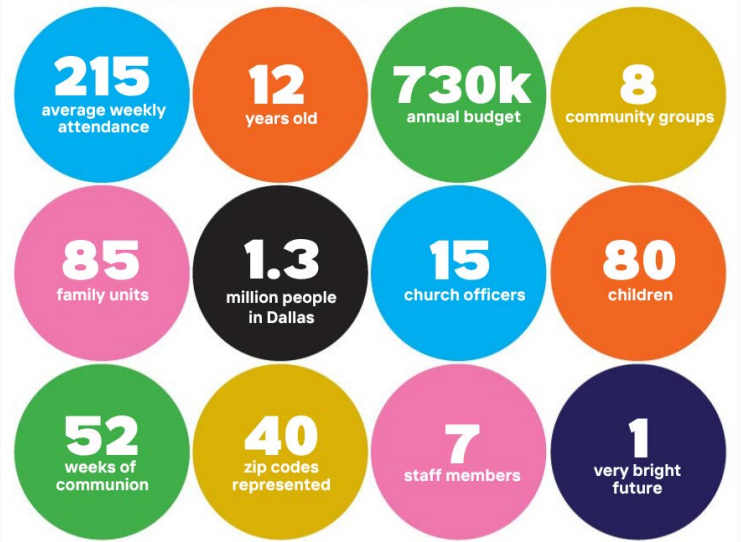

MERCY BY THE NUMBERS

We support local and international missions, RUF & RUF-I, and church planting efforts.