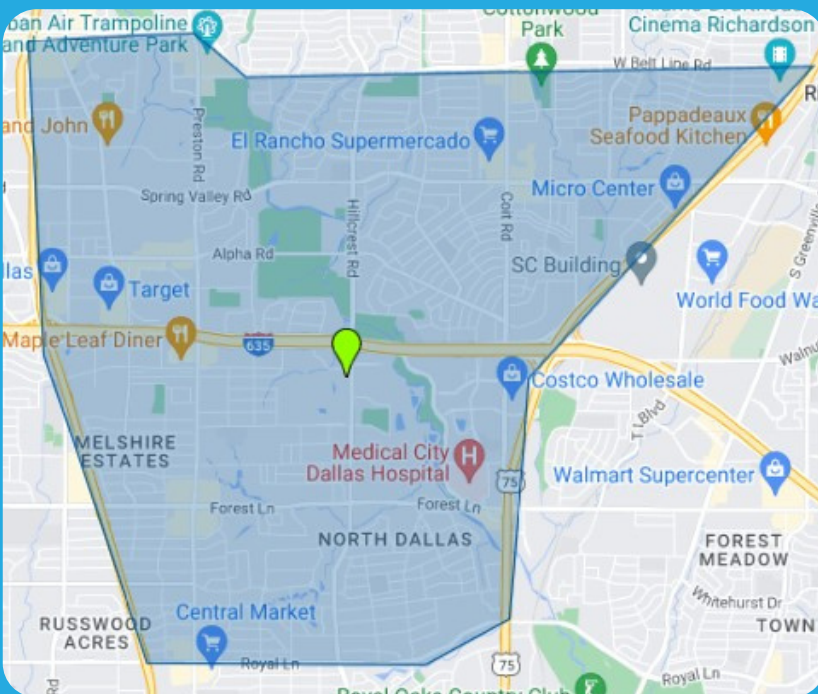

## GO

Service | Benevolence | Gospel Spread

When Mercy was planted, North Texas Presbytery gave us a target area in Dallas. Our building is situated in the middle of that target, strategically located off 635 between I-75 and the Tollway.