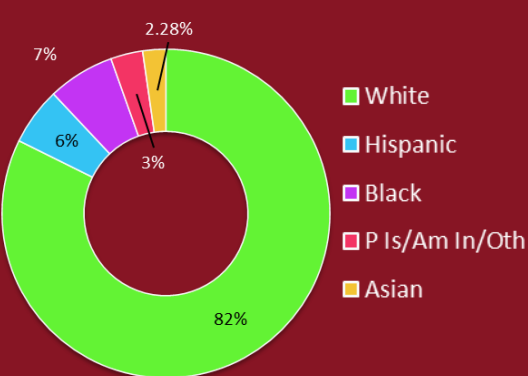

Carolina Forest

SOUTH CAROLINA

Pee Dee Presbytery Church Plant

Presbyterian Church in America

Carolina Forest Statistics

Mission Insite, 2024

By the Numbers

Population:	36,764
2033 Projected Population	47,745
Average household income:	\$85,583
White Collar Workers	66%
Poverty Rate:	12.8%

Age Demographics

Median age: 36

Marital Status

Married	51%
Widowed	3%
Divorced	11%
Separated	2%
Never Married	33%

Racial Demographics

Faith PCA Myrtle Beach is seeking a pastor to come on staff to help plant a church in a growing master-planned residential community, Carolina Forest (CF), South Carolina.

With only two evangelical protestant churches in this community of over 35,000 people that is expected to grow over 30% in the next ten years, Carolina Forest is in desperate need of a Christ-centered reformed church and it is the Pee Dee Presbytery's top church planting priority .