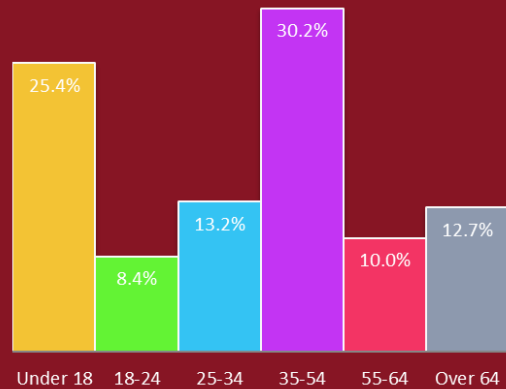

Carolina Forest

SOUTH CAROLINA

Pee Dee Presbytery Church Plant

Presbyterian Church in America

Carolina Forest Statistics

Mission Insite, 2024

By the Numbers

Population:	36,764
2033 Projected Population	47,745
Average household income:	\$85,583
White Collar Workers	66%
Poverty Rate:	12.8%

Age Demographics

Median age: 36

Marital Status

Married	51%
Widowed	3%
Divorced	11%
Separated	2%
Never Married	33%

Racial Demographics

Faith PCA Myrtle Beach is seeking a pastor to come on staff to help plant a church in a growing master-planned residential community, Carolina Forest (CF), South Carolina.