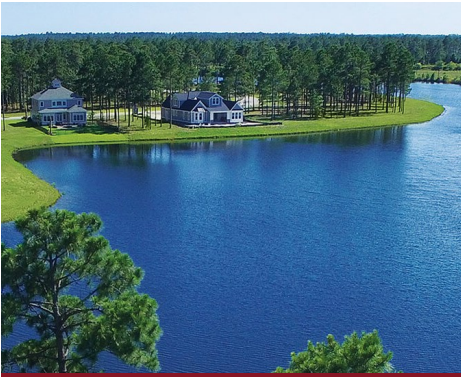

Age Demographics

Median age: 36

Marital Status

Married	51%
Widowed	3%
Divorced	11%
Separated	2%
Never Married	33%

Racial Demographics

Faith PCA Myrtle Beach is seeking a pastor to come on staff to help plant a church in a growing master-planned residential community, Carolina Forest (CF), South Carolina.

With only two evangelical protestant churches in this community of over 35,000 people that is expected to grow over 30% in the next ten years, Carolina Forest is in desperate need of a Christ-centered reformed church and it is the Pee Dee Presbytery's top church planting priority .

Faith PCA's vision includes building a multi-purpose facility on the 5 acres of undeveloped land owned by the church. It is located in the heart of the CF community right on the Boulevard

near a middle school and a crossroad that will eventually have an exit onto state route 31. By God's grace the facility will be built to serve the community and ultimately become Carolina Forest Presbyterian Church.

Mission Insite, 2021

Carolina Forest Highlights

Only 10 miles from Myrtle Beach it is a centrally located neighborhood of South Carolina's "Grand Strand," a 60-mile shoreline along the Atlantic Ocean Ameripolitan area—mixture of Southern and Northern backgrounds