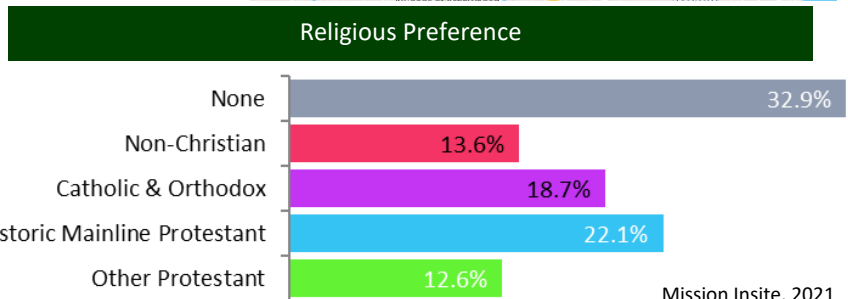

Faith PCA Myrtle Beach is seeking a pastor to come on staff to help plant a church in a growing master-planned residential community, Carolina Forest (CF), South Carolina.

With only two evangelical protestant churches in this community of over 35,000 people that is expected to grow over 30% in the next ten years, Carolina Forest is in desperate need of a Christ-centered reformed church and it is the Pee Dee Presbytery's top church planting priority .

Faith PCA's vision includes building a multi-purpose facility on the 5 acres of undeveloped land owned by the church. It is located in the heart of the CF community right on the Boulevard

near a middle school and a crossroad that will eventually have an exit onto state route 31. By God's grace the facility will be built to serve the community and ultimately become Carolina Forest Presbyterian Church.